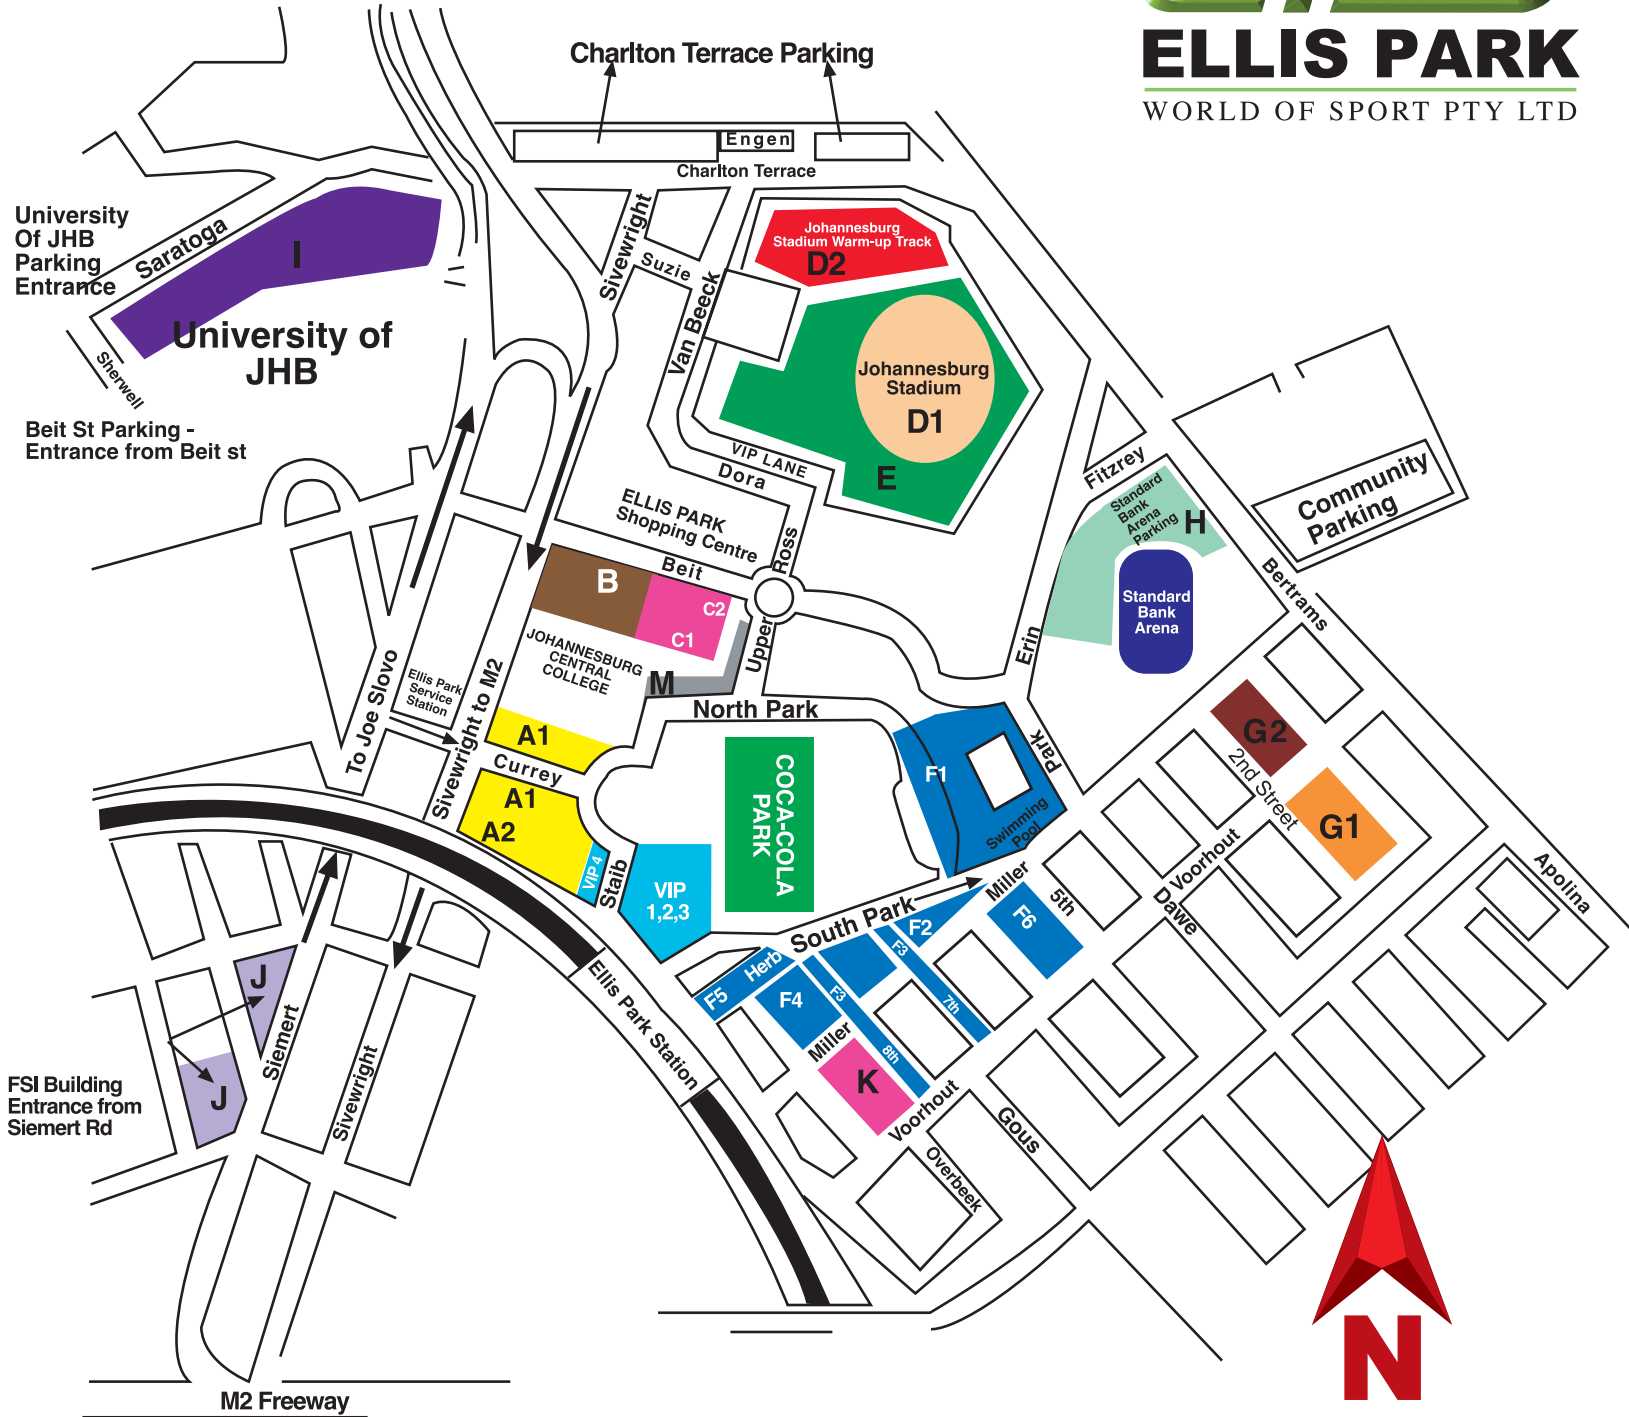

Johannesburg Stadium &  
Warm-up Track Parking  
Entrance from Charlton into Van Beek

## ELLIS PARK

WORLD OF SPORT PTY LTD

Area	Enter From
VIP 1	Currey St
VIP 2	Currey St
VIP 3	Currey St
VIP 4	Currey St
A1	Currey St
A2	Currey St
B	Beit St
C1	Beit St
C2	Beit St
D1	Van Beek St
D2	Van Beek St
E	Erin Road
F1	South Park Lane & Miller
F2	8th & Miller St
F3	8th & Miller St
F4	8th & Miller St
F5	8th & Miller St
F6	8th & Miller St
G1	Voorhout St
G2	Voorhout St
H	Bertrams St
I	Sherwell St
J	Siemert Rd
K	Voorhout St
M	Beit St